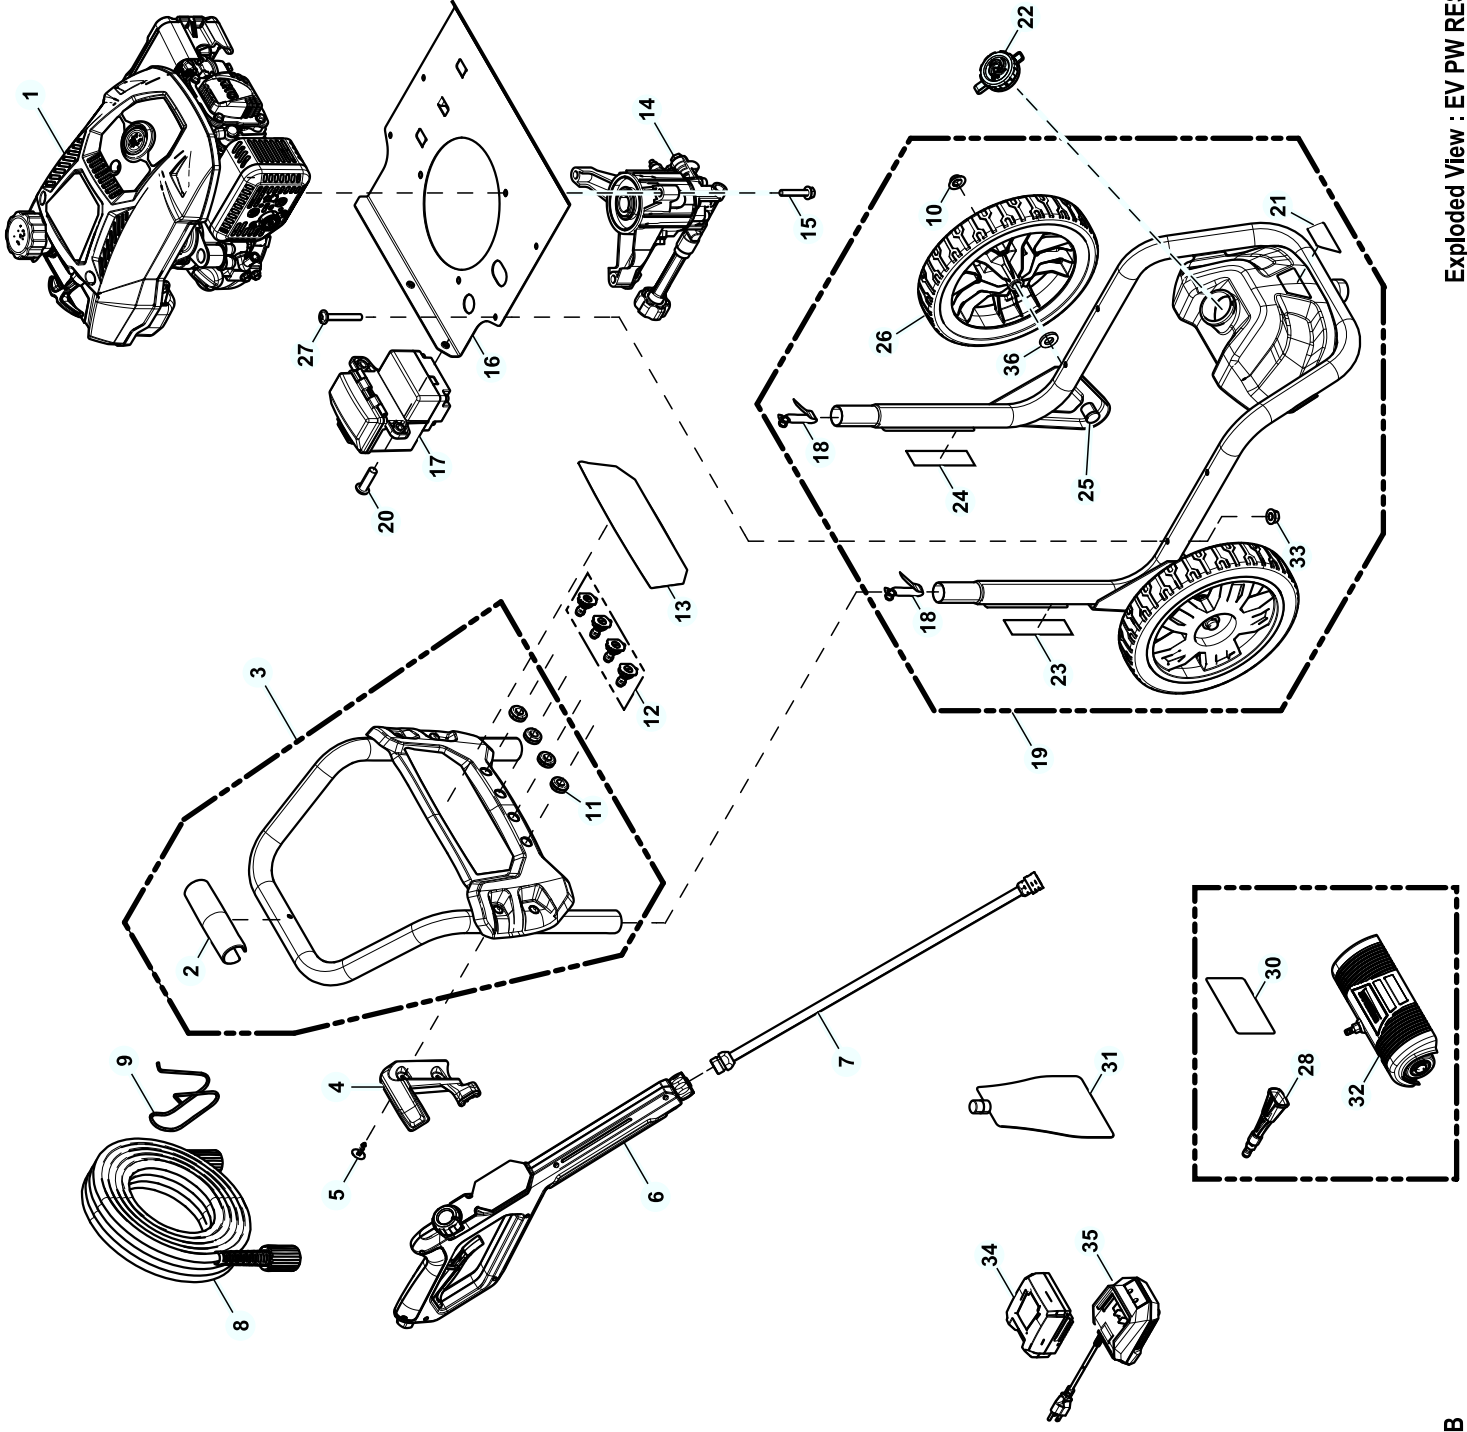

GROUP EV

EXPLODED VIEW: EV PW RESI VE E-START**DRAWING #: 10000026490****GROUP EV**

ITEM	PART#	QTY.	DESCRIPTION
1	10000017960	1	ENGINE
2	0L4739	1	HANDLE C-GRIP
3	10000012847	1	HANDLE KIT PW RESI NO DECAL
4	0L6431	1	HOLSTER VP GUN BLACK
5	0J1449	2	FASTENER RIBBED SHANK CHRSTM T
6	10000009382	1	GUN VPG M22, ORANGE
7	0H9640	1	LANCE ASSY-20" LONG
8	0K0921	1	HOSE (G0071320)
	10000038679	1	HOSE (G0071430)
9	0J3052	1	HOOK-HOSE
10	0K9974	2	PUSH NUT
11	0J3079	4	GROMMET-NOZZLE
12	0H9617R	1	KIT-NOZZLE
13	10000020227	1	DECAL NOZZLE BILLBOARD E-START
14	10000022971	1	PUMP AXIAL
15	G073144	3	SCREW HHFC M8-1.25 X 45 G8.8
16	10000020625	1	ST03 PLATE VERT ENGINE MOUNTING BLK
17	10000018924	1	ASSY BATTERY BOX 12V
18	0G5442	2	SNAP BUTTON
19	10000027407	1	CRADLE KIT
20	0D6029	2	TAPTITE
21	0L2091	1	DECAL NO NOT USE BLEACH
22	0K4078A	1	CAP CHEM TANK
23	10000017961	1	DECAL QUICK START
24	10000017938	1	DECAL QUICK START
25	10000021533	2	PIN AXLE
26	0J6276	2	WHEEL
27	0J3331	4	SCREW BFHSC M6-1.0 X 45 BLK ZP
28	0L3579	1	PW FOAMER QC (G0071430 ONLY)
29	10000007185	1	BAG MESH DRAWSTRING (G0071430 ONLY)
30	10000008335	1	CARD LAMINATED PW ACCESSORY (G0071430 ONLY)
31	10000005883	1	OIL POUCH 16 OZ SAE 30
32	10000008337	1	ASSY POWER BROOM (G0071430 ONLY)
33	0D3700	4	NUT FLANGE M6-1.0 NYLON
34	10000020303	1	ASSY BATTERY 12V LITHIUM ION
35	10000020284	1	ASSY CHARGER BATTERY 12V LI ION
36	G022304	2	WASHER FLAT 1/2 ZINC
37	10000023074	1	CHEMICAL HOSE (NOT SHOWN)